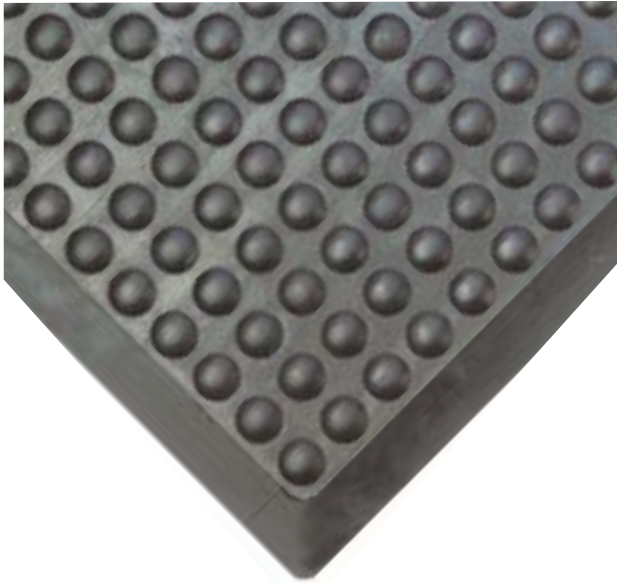

#695

Classic Collection

YOGA-FLEX™

Rubber bubble matting offers good cushion with durability

USES

- Heavy-Duty, Dry Areas
- Factories
- Work Stations
- Finishing/Assembly Stations
- Machine Shops
- Packing Areas

BENEFITS

- Knobby surface provides slip resistance and encourages frequent posture changes
- Interlocking system allows for unlimited length of matting
- Heavy-duty, rubber construction for dry, demanding environments
- Available as stock mat with beveled edges or in modules with beveled perimeter edge
- High-quality rubber is grease and oil resistant

PROPERTIES

- Thickness: 1/2"
- Material: Rubber
- Anti-Fatigue

AVAILABLE IN

- Colors: Black
- Sizes- Mat: 2' x 3'
- End Sections: 35" x 47"
- Center Sections: 35" x 47"
- Custom cuts are not available