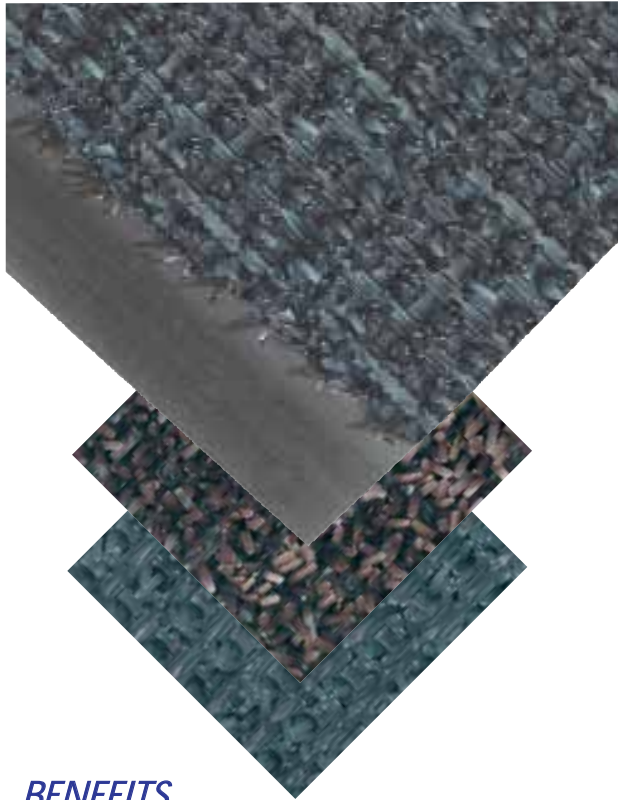

#110

Performance Collection

COMMERCIAL CLEAN MACHINE®

Aggressive scraper mat with unique surface design for years and years of vigorous scraping action.

USES

- Outdoor/indoor- Medium to Heavy Traffic
- Hotels, Resorts & Motels
- Convention Centers & Sport Facilities
- Office Buildings
- Restaurants
- Malls, Shops & Stores
- Residential

Sewn and glued heavy-duty beveled edging.

BENEFITS

- Resistant to most common chemicals
- Removes and traps dirt beneath surface
- Slip-resistant backing
- Commercial quality that will stand up to heavy traffic
- Available with or without edging
- Total Confidence Warranty

PROPERTIES

- Thickness: 5/8"
- Top fibers: high performance polyethylene
- Backing: anti-skid polyethylene
- Scraper mat

AVAILABLE IN

- Colors: Black, Brown, Gray
- Sizes- Mats: 3' x 4', 3' x 5', 3' x 6', 3' x 8', 4' x 6', 6' x 8' (edging available on two or four sides)
- Sizes- Rolls: 3' x 25', 3' x 50' (no edging)
- Custom 6ft wide seamed material also available